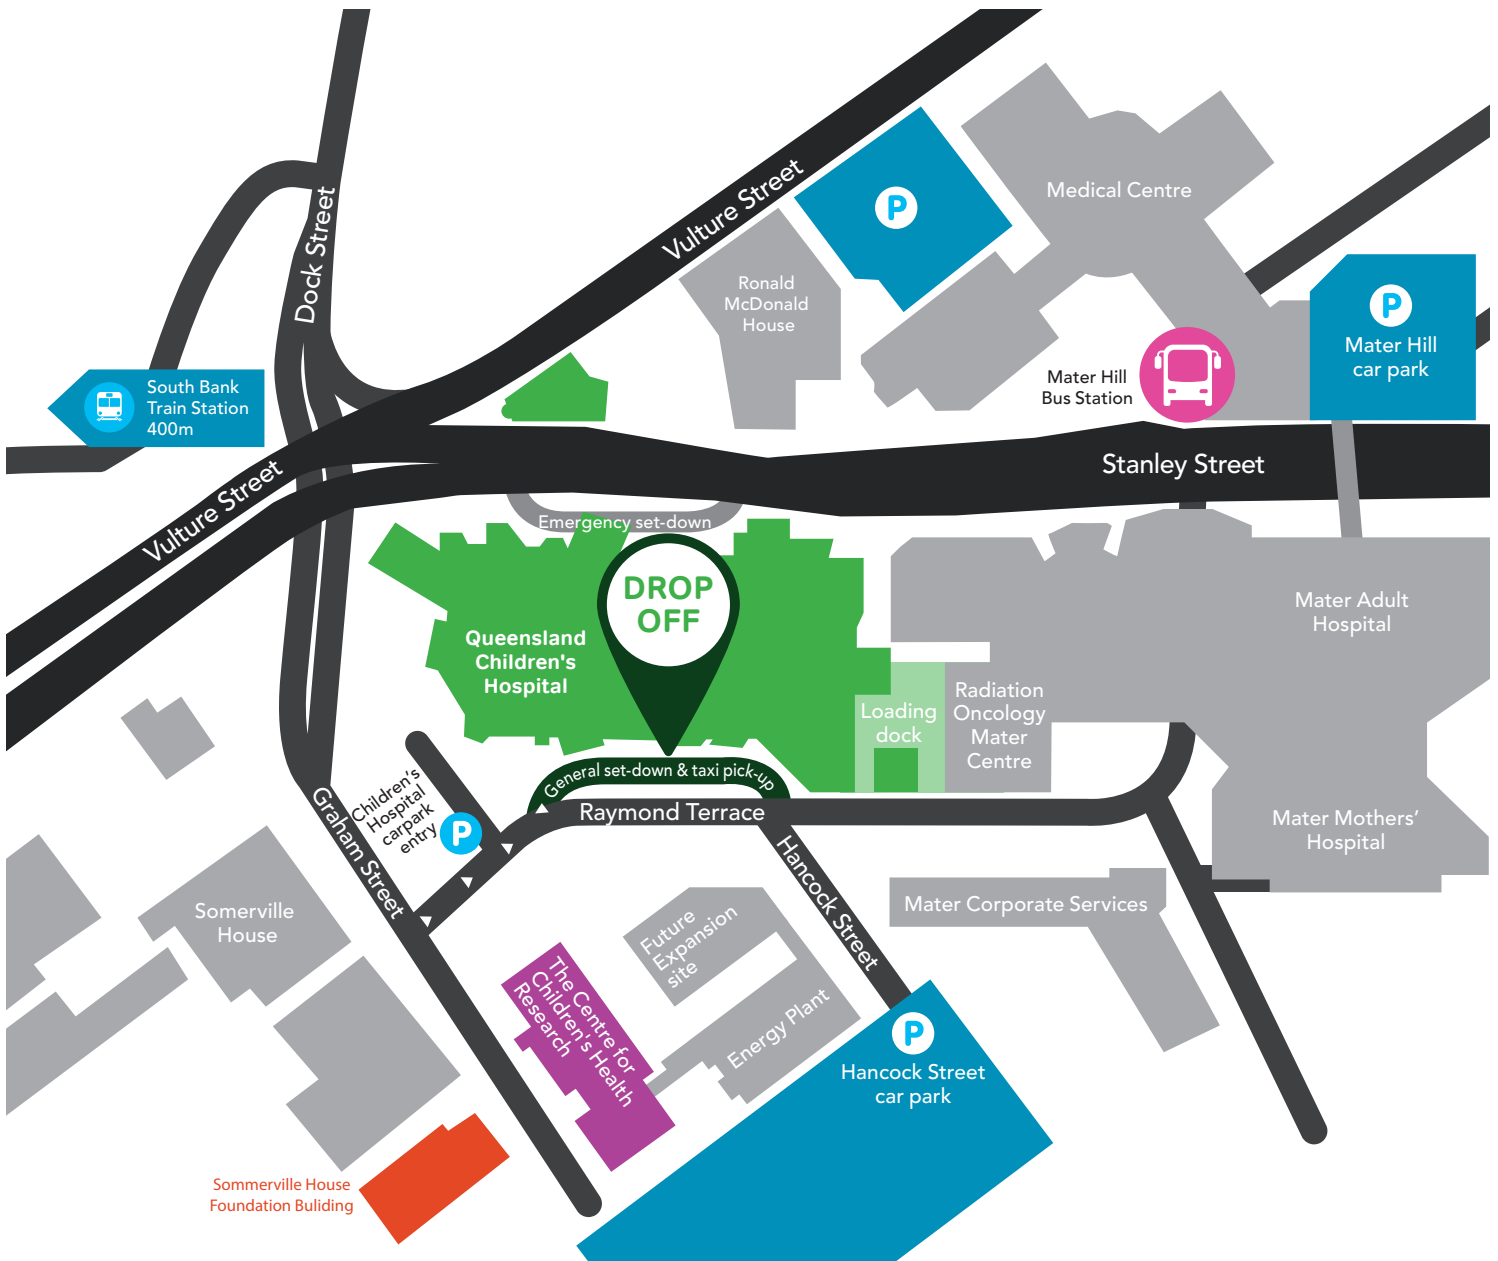

# Location Map South Brisbane

/childrensorgau

@childrensorgau

07 3068 1662

families@childrens.org.au

childrens.org.au